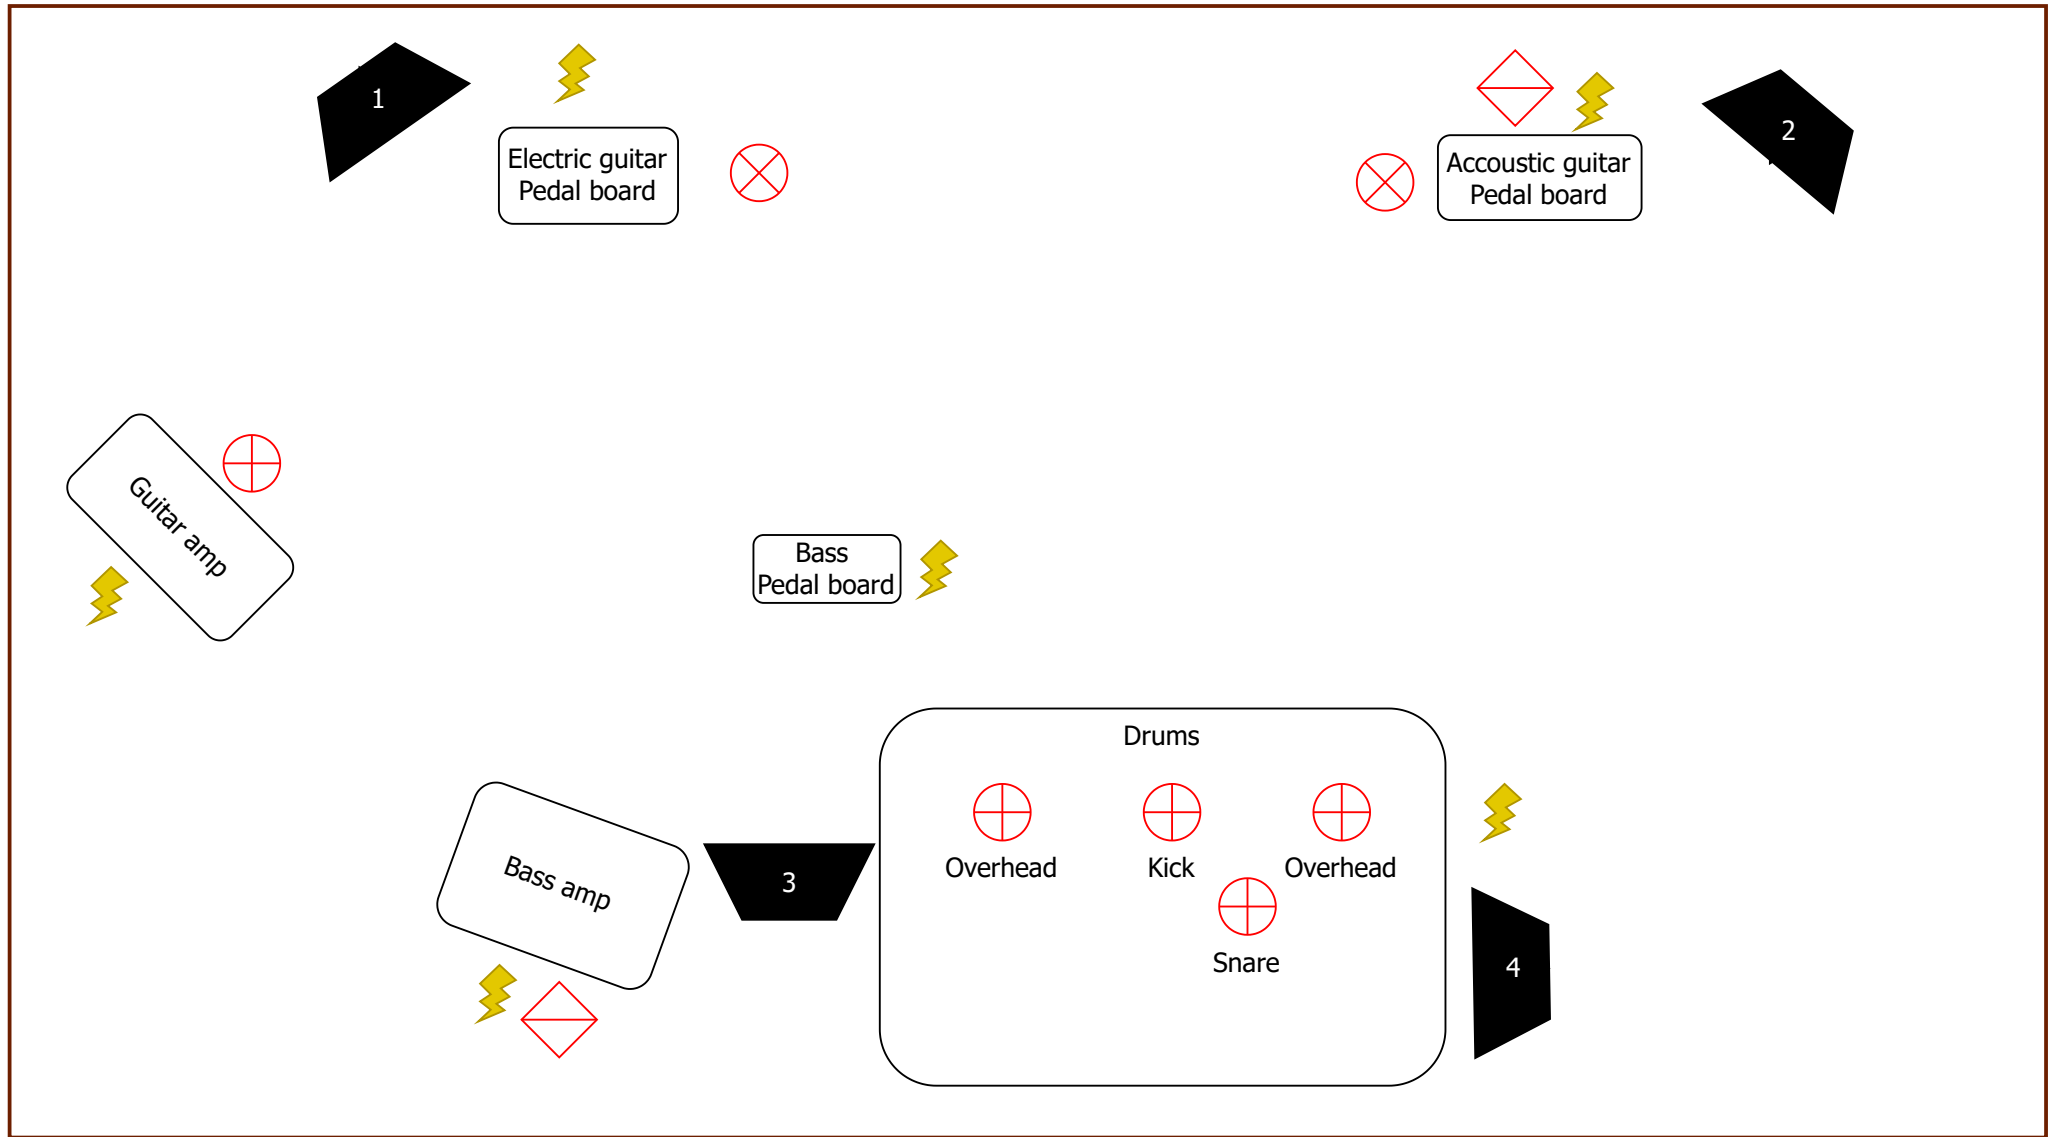

Jaded Walls - Tech rider

-  DI box
-  230V Power
-  Instrument mic
-  Wedge Monitor
-  Vocal mic